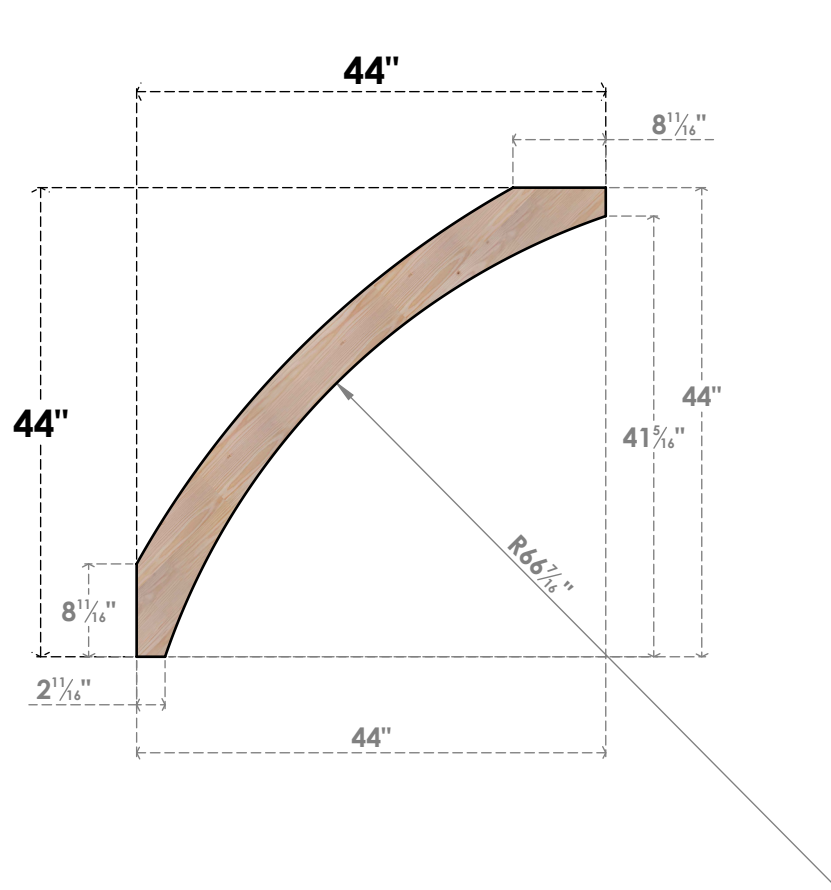

BRC04X44X44THR00SDF

3 1/2"W X 44"D X 44"H THORTON SMOOTH BRACE, DOUGLAS FIR

SIDE

FRONT

EKENA MILLWORK
 2300 WEST MAIN ST.
 CLARKSVILLE, TX 75426
 TOLL FREE: 866-607-0453
 WWW.EKENAMILLWORK.COM

NOTES

1. INSTALLATION TO BE COMPLETED IN ACCORDANCE WITH MANUFACTURER'S SPECIFICATIONS.
2. DRAWING MAY NOT BE TO SCALE
3. THIS DRAWING IS INTENDED FOR DESIGN AND PLANNING PURPOSES ONLY.
4. ALL INFORMATION CONTAINED HEREIN WAS CURRENT AT THE TIME OF DEVELOPMENT BUT MUST BE REVIEWED AND APPROVED BY THE PRODUCT MANUFACTURER TO BE CONSIDERED ACCURATE.
5. PRODUCTS ARE NOT KILN DRIED. THIS ITEM IS UNIQUE AND WILL CONTAIN THE NATURAL VARIATIONS THAT THE WOOD SPECIES OFFERS. THIS MAY RESULT IN VARIATIONS UP TO 1/4"