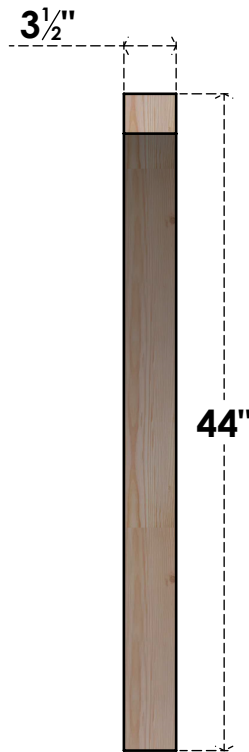

BRC04X44X44THR00SDF

3 1/2"W X 44"D X 44"H THORTON SMOOTH BRACE, DOUGLAS FIR

SIDE

FRONT

EKENA MILLWORK
 2300 WEST MAIN ST.
 CLARKSVILLE, TX 75426
 TOLL FREE: 866-607-0453
 WWW.EKENAMILLWORK.COM

NOTES

1. INSTALLATION TO BE COMPLETED IN ACCORDANCE WITH MANUFACTURER'S SPECIFICATIONS.
2. DRAWING MAY NOT BE TO SCALE
3. THIS DRAWING IS INTENDED FOR DESIGN AND PLANNING PURPOSES ONLY.
4. ALL INFORMATION CONTAINED HEREIN WAS CURRENT AT THE TIME OF DEVELOPMENT BUT MUST BE REVIEWED AND APPROVED BY THE PRODUCT MANUFACTURER TO BE CONSIDERED ACCURATE.
5. PRODUCTS ARE NOT KILN DRIED. THIS ITEM IS UNIQUE AND WILL CONTAIN THE NATURAL VARIATIONS THAT THE WOOD SPECIES OFFERS. THIS MAY RESULT IN VARIATIONS UP TO 1/4"